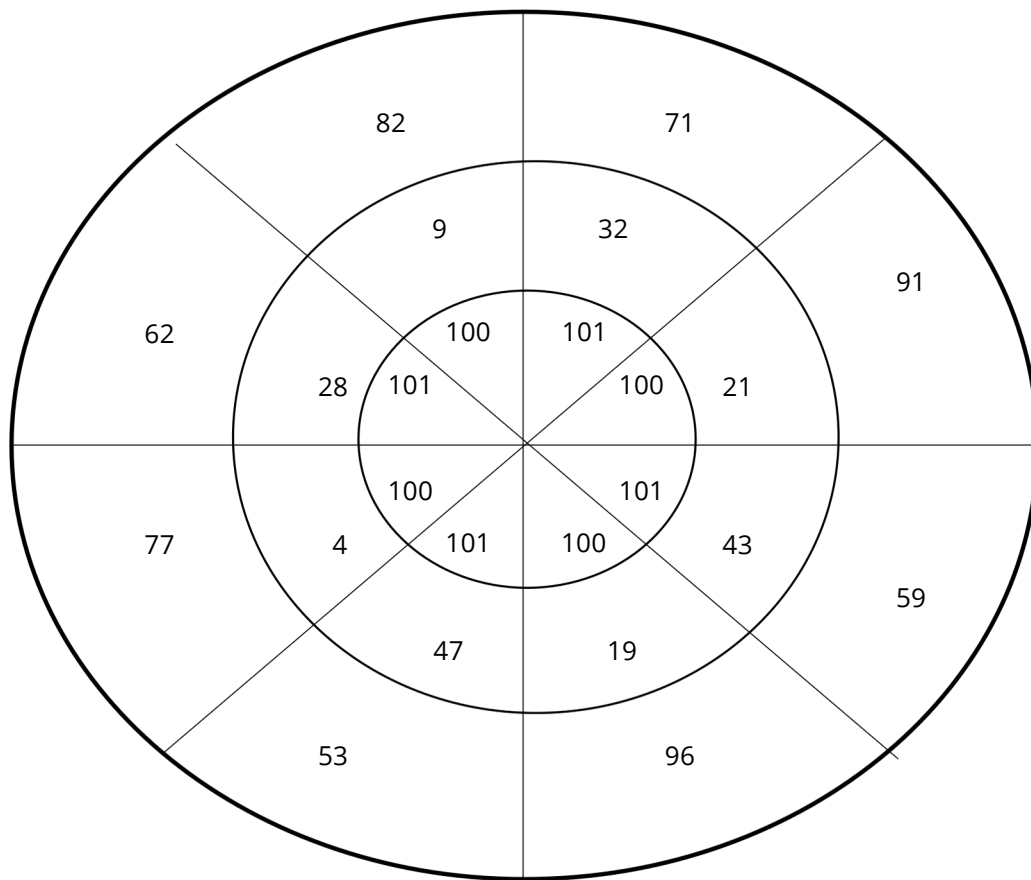

Name:

Date:

Comparing Numbers: Compare

Compare numbers and colour this beautiful circular mosaic.

- | | | | |
|-----|----|---|----------|
| 1 | to | 2 | Purple |
| 26 | to | 5 | Blue |
| 51 | to | 5 | Violet |
| 76 | to | 0 | Sky Blue |
| 100 | 7 | | Red |
| 101 | 5 | | Yellow |
| | | 9 | |
| | | 9 | |

Answer key : Refer colour code