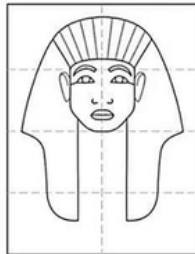

Name:

Date:

Egypt: Draw King Tut

King Tutankhamun (or King Tut) ruled Egypt as pharaoh for 10 years. Follow the step-by-step guide and draw King Tut. Colour with desired colours.

Draw the head.

Draw the headdress.

Draw symmetrical bottom curves.

Draw the straight lines. Draw features..

Add ears. Draw lines on the top headdress.

Add horizontal lines

Draw beard and fill with Xs.

Draw the collar to finish.