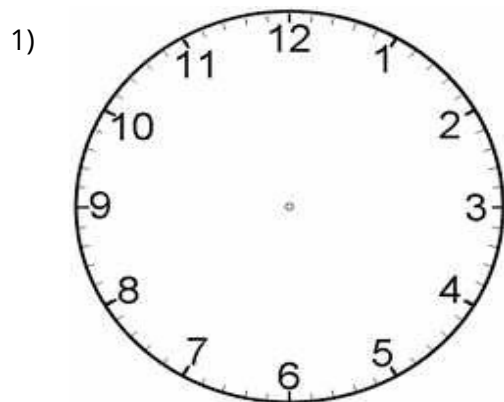

Name:

Date:

Geometry : Drawing

Draw the hands of the clock as per the given instruction.

Less than a right angle

Right angle

Straight angle

More than a right angle