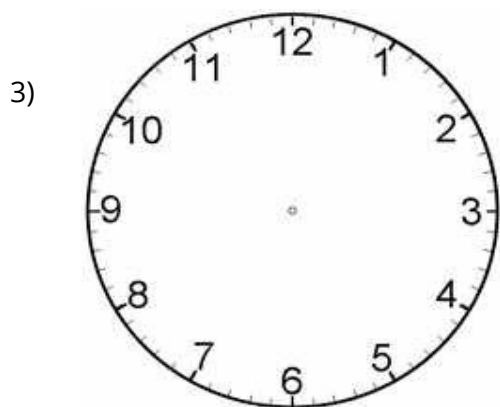

Name:

Date:

Geometry : Drawing

Draw the hands of the clock as per the given instruction.

Less than a right angle

Right angle

Straight angle

More than a right angle