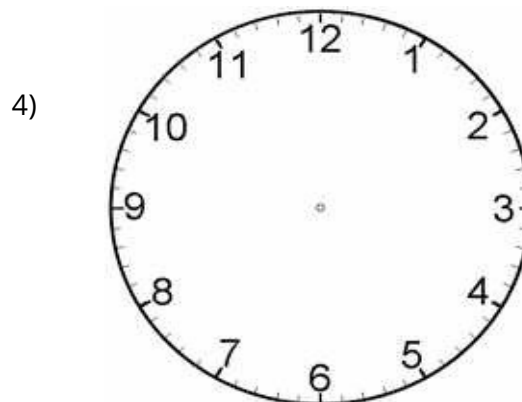

Name:

Date:

Geometry : Drawing

Draw the hands of the clock as per the given instruction.

Less than a right angle

Right angle

Straight angle

More than a right angle