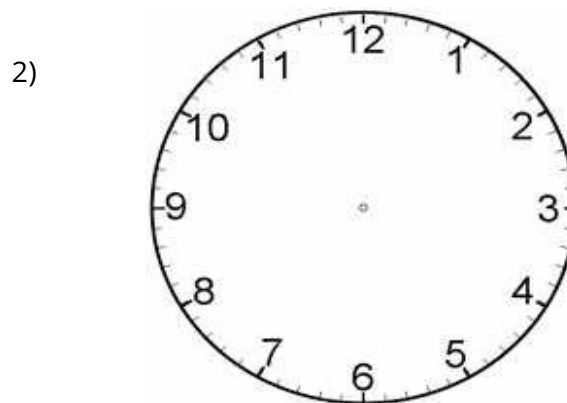

Name:

Date:

Geometry : Drawing

Draw the hands of the clock as per the given instruction.

Less than a right angle

Right angle

Straight angle

More than a right angle