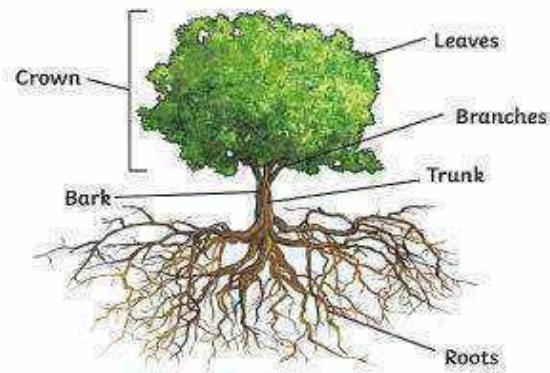

Name:

Date:

Nature : Parts Of A Tree

Different statements related to parts of a tree are given below. Identify if they are true or false and mark them accordingly. The first one has already been done for you.

1.A tree's leaves collect energy from the sun and prepare food for the plant by following a process called Photosynthesis.

2.Trees reproduce by releasing seeds into the environment which require sunlight to grow and thrive.

3.A tree's root system pulls nutrients and water from the soil and carries it to the trunk for distribution through the tree.

4.The trunk transports sunlight throughout the plant and provides energy to the entire tree.

5.Branches serve as pipes for water and nutrients and as storage for extra sugar.

6.The roots are the part of a tree that grow above the soil and they help in the absorption of sunlight.