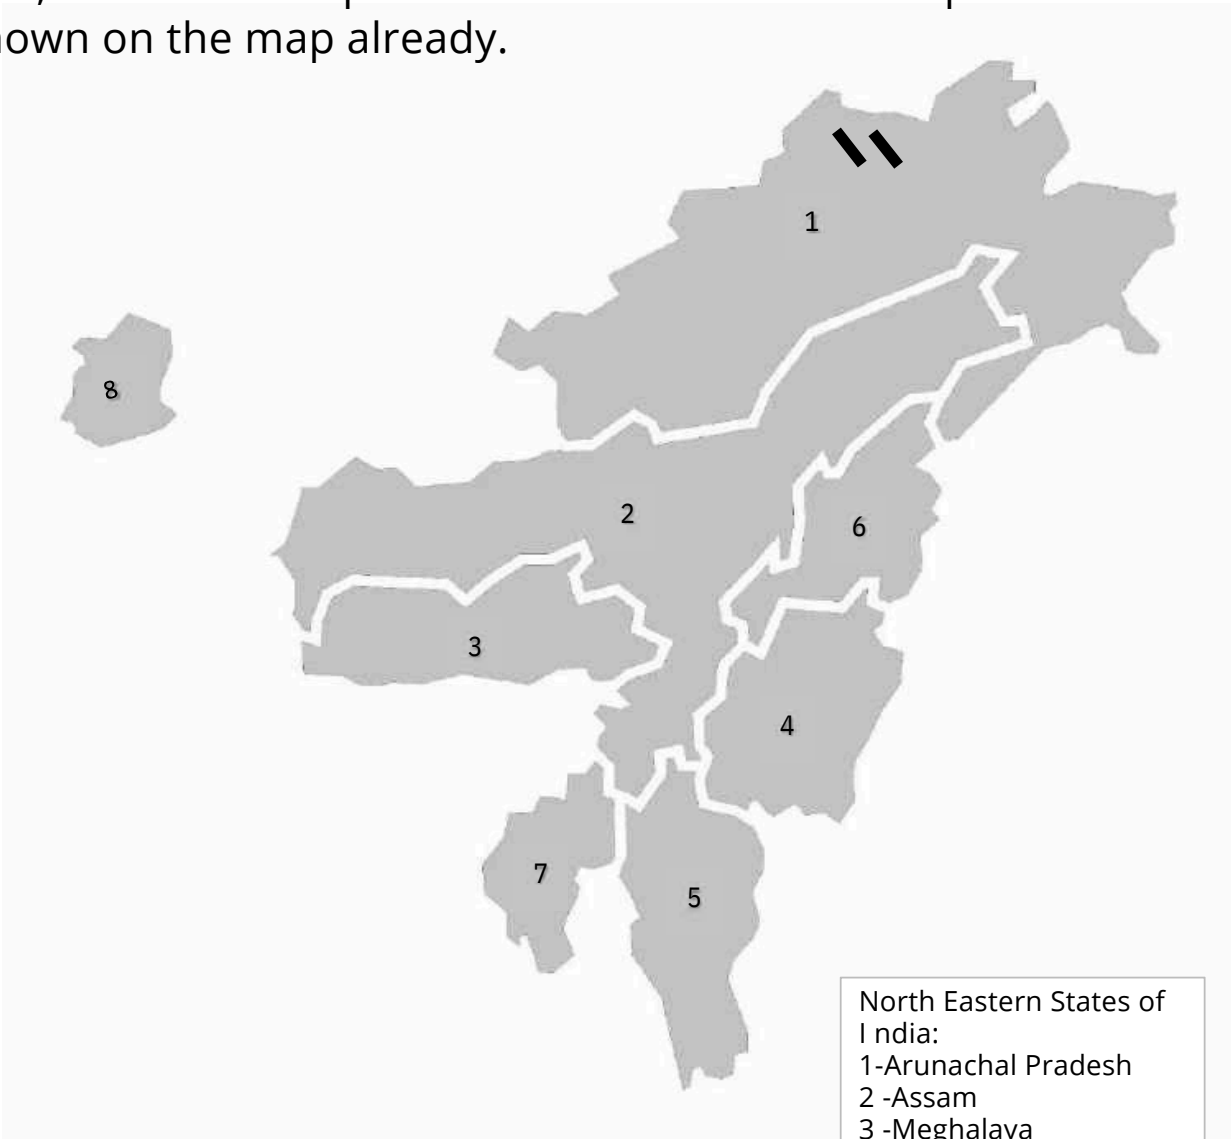

## North-east : Identify And Colour

North-east comprises of 8 states. On this map of India, these states are numbered. Draw

dot , lines or other patterns on each state. A line pattern is shown on the map already.

North Eastern States of India:

- 1-Arunachal Pradesh
- 2 -Assam
- 3 -Meghalaya
- 4 -Manipur
- 5 -Mizoram
- 6 -Nagaland
- 7 -Tripura
- 8 -Sikkim