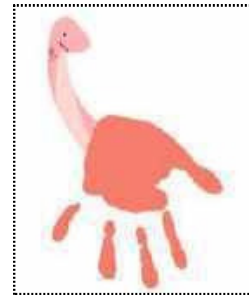

Name:

Date:

Trace And Create : Handprint Dino

Can you recreate a dinosaur using an outline of your hand? With the help of your parent, trace out your palm and draw a dinosaur using the palm as its body. Look at the idea given. Dip your finger in a paint and press it on the top of the dino to give it spikes or horns. Get creative!!

A large empty rectangular box for drawing a dinosaur using a handprint.