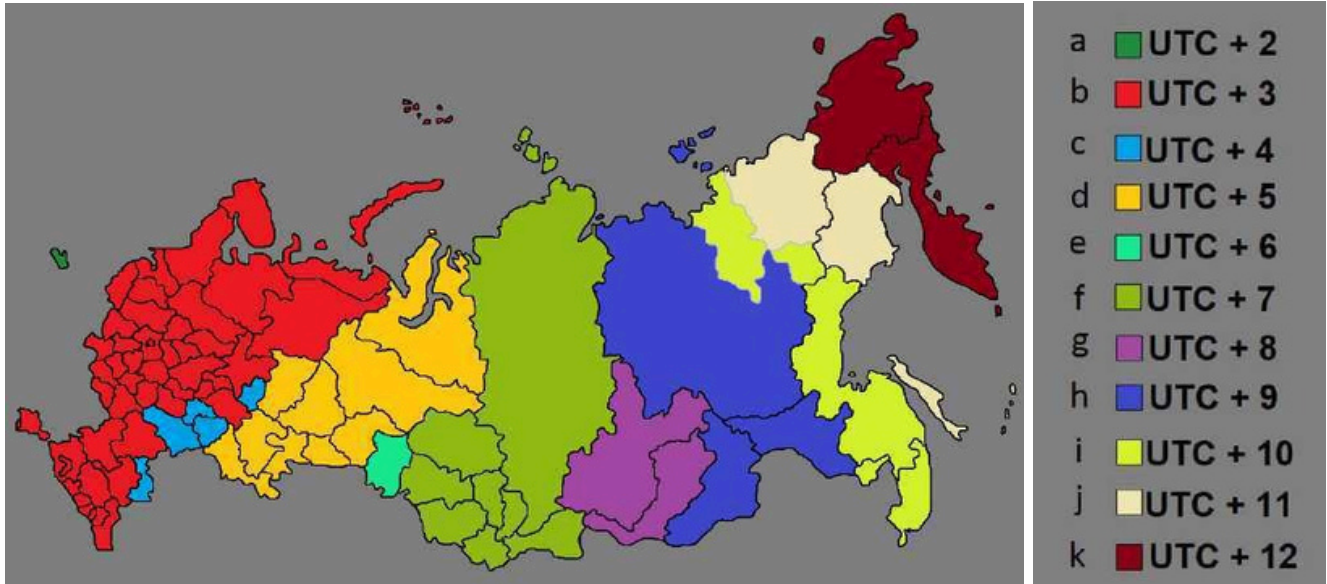

Name:

Date:

Russia: Geography

Match the colours of time zone with the Map. Write the correct time zone in front of the city names given below.

Kaliningrad	
Samara	

Kamchatka	
Yekaterinburg	

Irkutsk	
Yakutsk	

Magadan	
Vladivostok	

Krasnoyarsk	
Omsk	

Moscow	